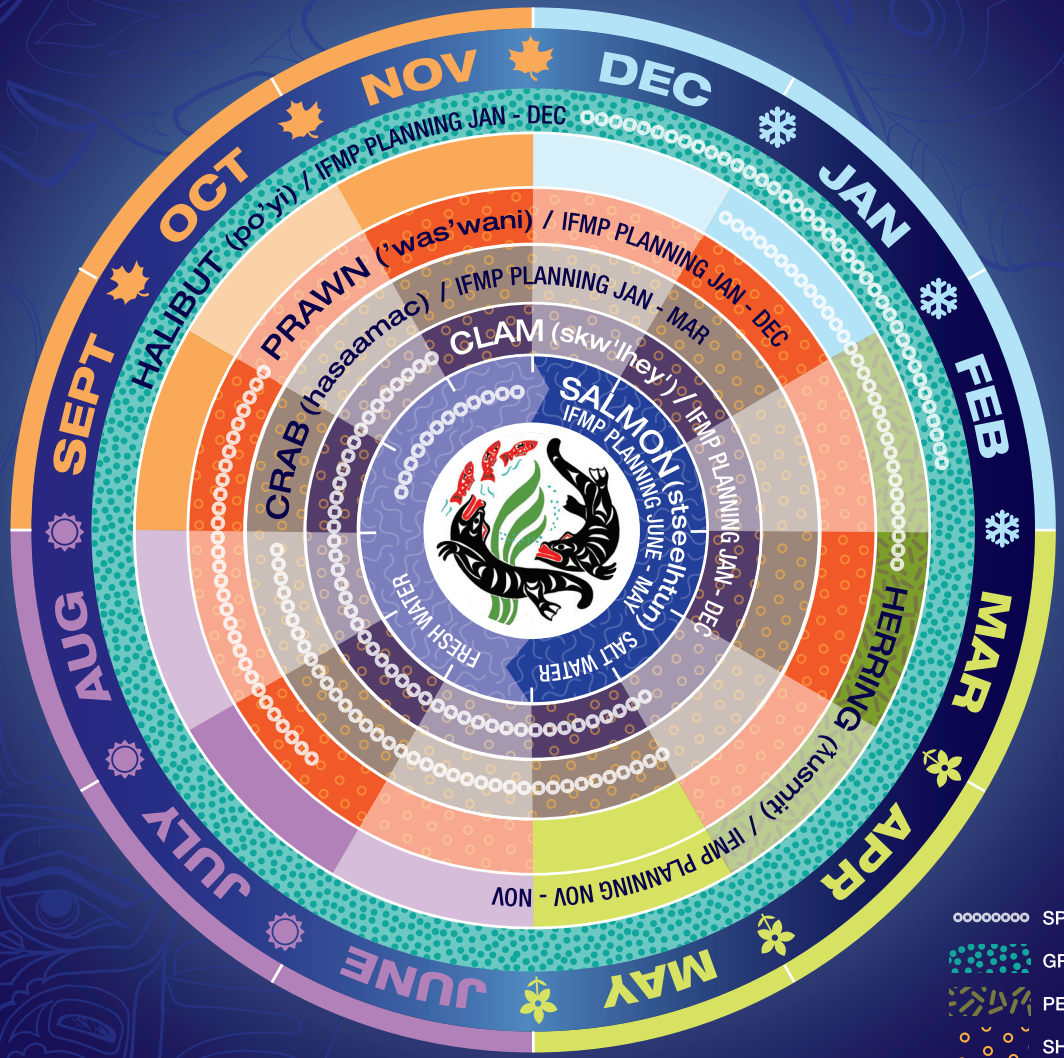

ISLAND MARINE AQUATIC WORKING GROUP

- SPAWNING
- GROUND FISH
- ▧▧▧▧ PELAGIC
- SHELLFISH
- ~~~ SALMON

ISLAND MARINE AQUATIC WORKING GROUP

- SPAWNING
- GROUND FISH
- ▧▧▧▧ PELAGIC
- SHELLFISH
- 〰〰〰 SALMON