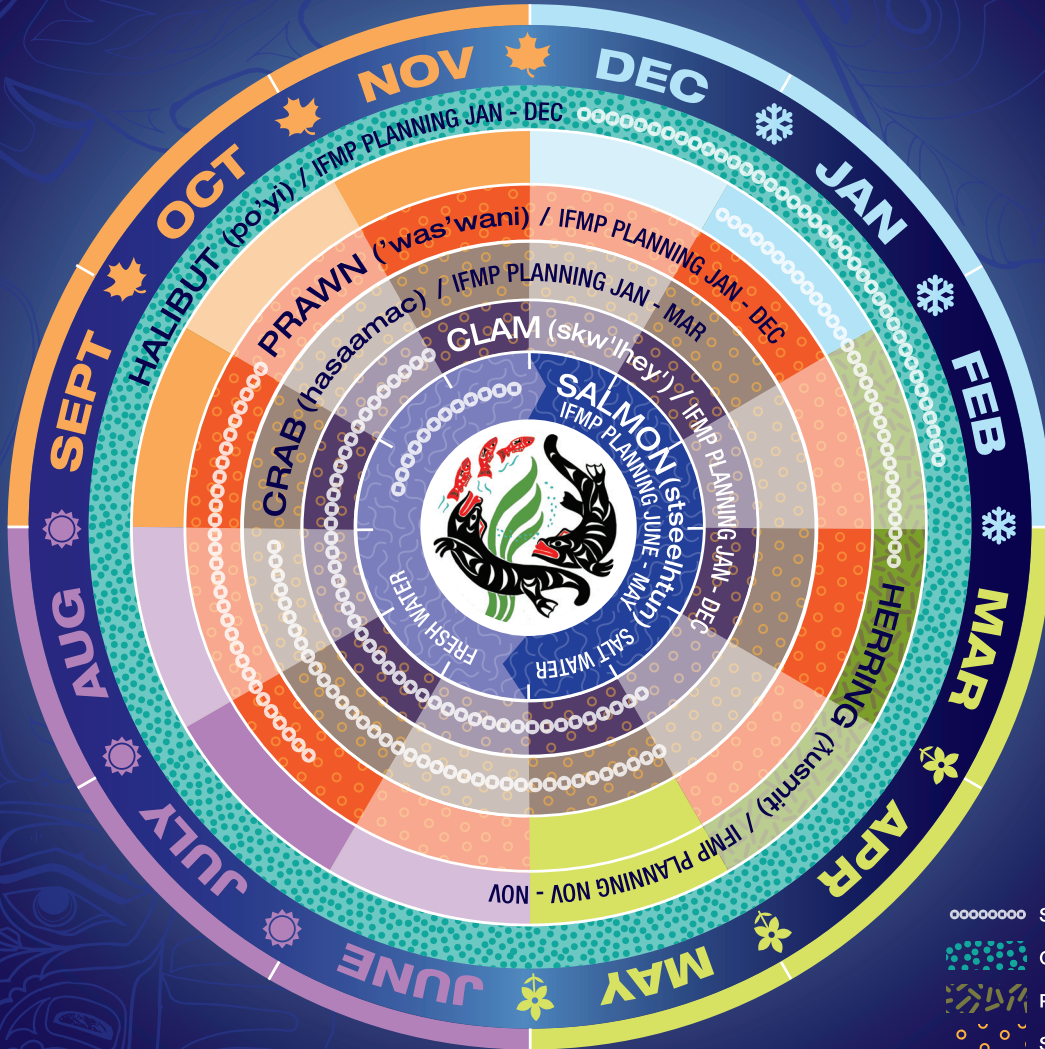

ISLAND MARINE AQUATIC WORKING GROUP

- SPAWNING
- GROUND FISH
- ▧▧▧▧ PELAGIC
- SHELLFISH
- ~~~ SALMON

ISLAND MARINE AQUATIC WORKING GROUP

- SPAWNING
- GROUND FISH
- ▧▧▧▧ PELAGIC
- SHELLFISH
- 〰〰〰 SALMON